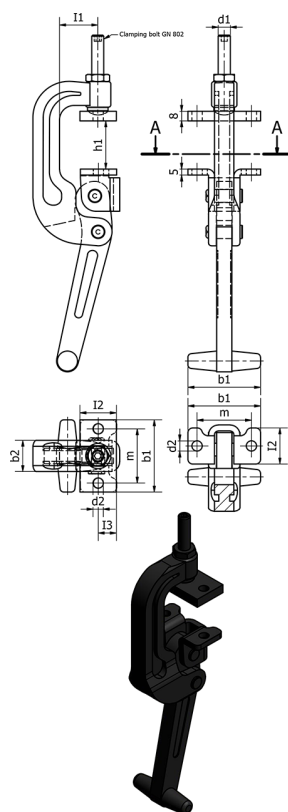

Data Sheet

Article number: 208557532C2
Description: E+G C-Clamps
GN 855-75-32-C2

Measures

b1	= 60	Holding force in N	= 15000	w1	= 1
b2	= 26	l1	= 32	w2	= 32
d1	= M10	l2	= 30	Wight (g)	= 890
d2	= 8.5	l3	= 18		
h1 Max.	= 75	l4	= 72		
h2	= 146	l5	= 168		
h3	= 168	l6	= 207		
h4	= 164	m	= 45		